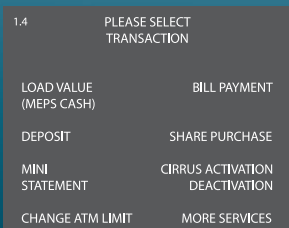

4. Select 'More Services' again
Pilih 'More Services' di Menu ATM